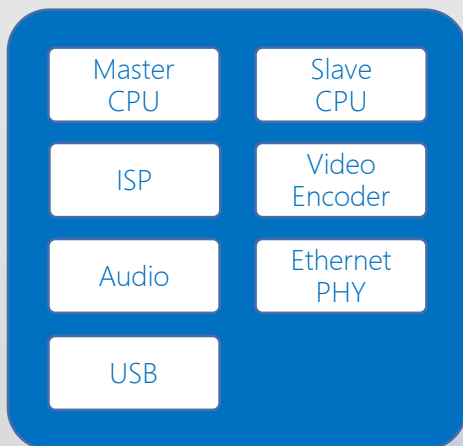

## 应用领域 | Application

- 专业安防网络摄像头 | Professional IP Camera

## 产品特点 | Features

- 高质量专业图像处理  
High quality professional ISP
- 外接DDR接口, 最大支持512MB  
External DDR interface, up to 512MB
- 最大支持8百万像素  
Support up to 8MP

## 产品规格 | Specifications

CPU	Master CPU: up to 792MHz Slave CPU: up to 528MHz
CIS	Support up to 8MP inputs 4-lane MIPI, RGB bayer
ISP	2-frame WDR, local tone mapping 2DNR, 3DNR AE/AWB/AF
Video Encoder	H.264/H.265 video encoder Support up to 8MP Support multi-streams: videox2+JPEGx1 JPEG: up to 8MP@5fps
Audio	Single ADC & DAC Support 8K~48KHz sampling rate Support echo cancellation
Ethernet	Internal 10M/100M Ethernet PHY 3xI2C, 3xSPI, 3xUART, 2xSDIO
Peripherals	1xUSB2.0 4xSADC, 12xPWM
Memory	External DDR interface, up to 512MB
Package	BGA, 12mmx13.3mm